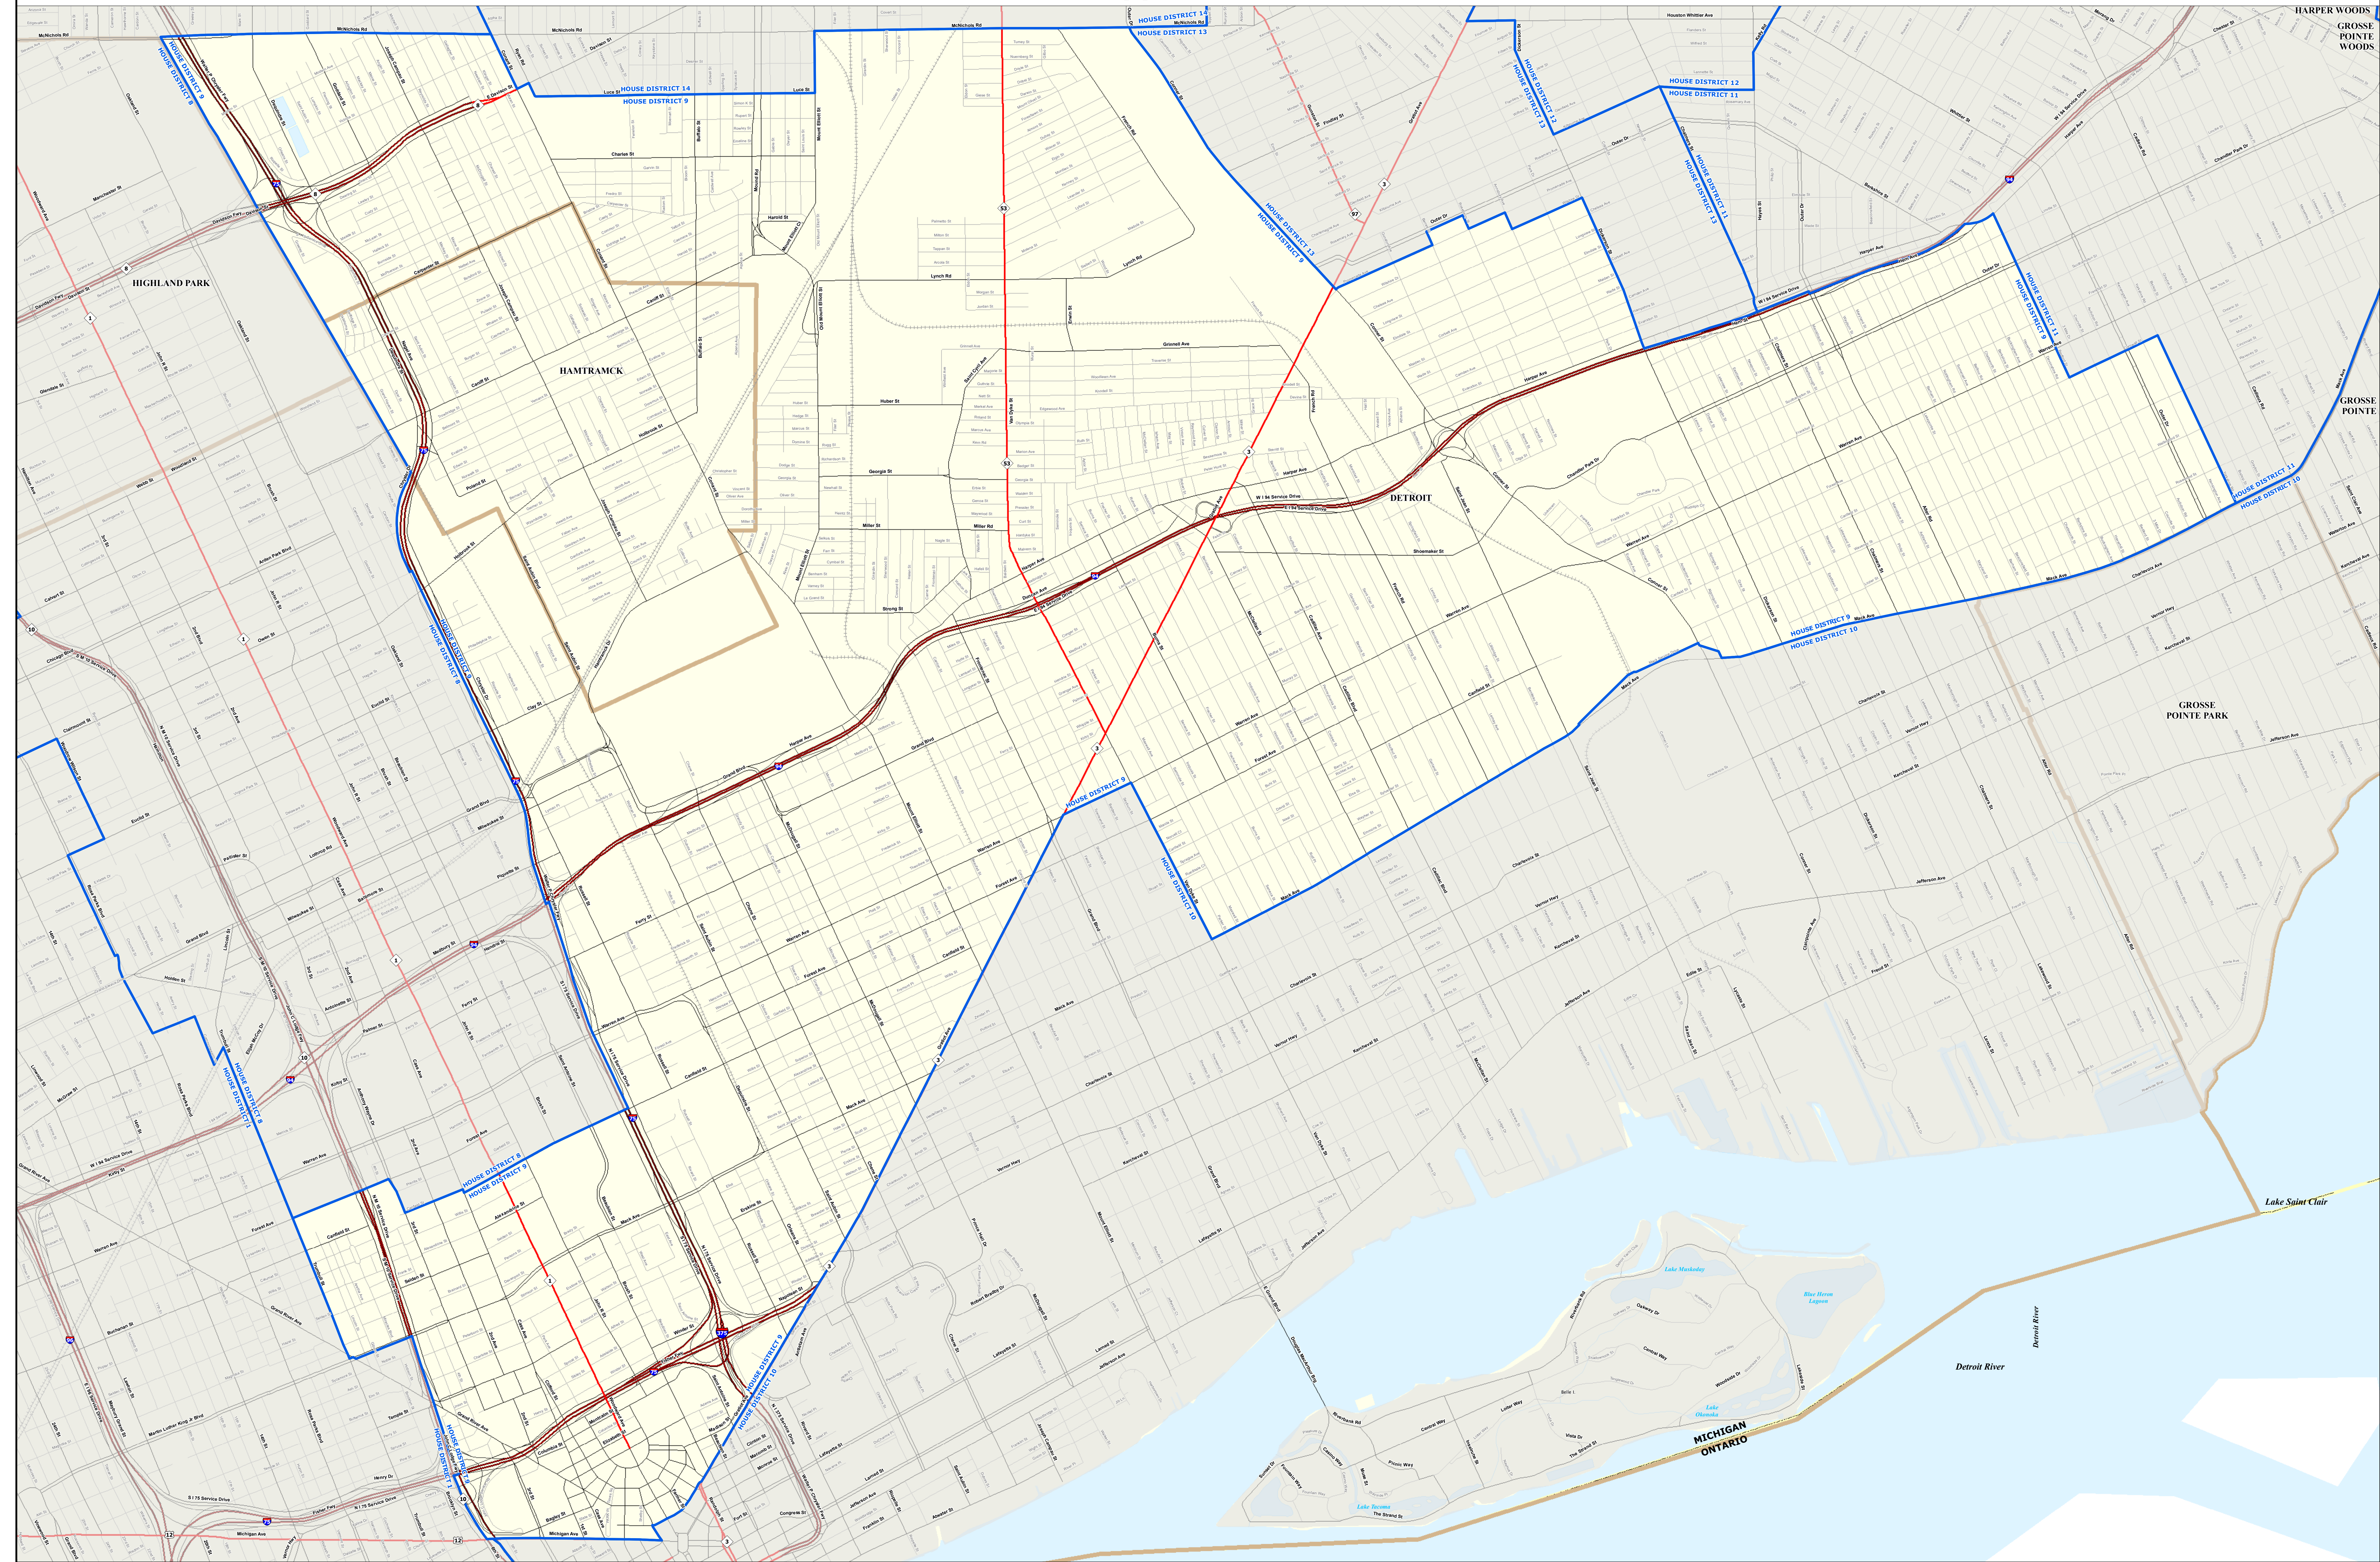

MICHIGAN STATE HOUSE DISTRICT 9

2021 Apportionment Plan

0 1 2 Miles

Legend	
House District	Township
City	County
Village	State
Unincorporated Place	Freeway
	Highway
	Primary Road
	Local Road
	Railroad
	Water Feature
	River, Stream, or Drain